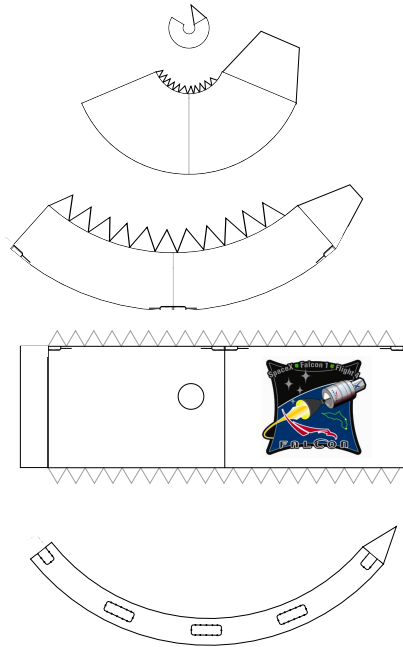

FALCON 1 (1:100)

Print on Cardstock (90 lbs)

MERLIN

FAIRING

DETAILS

MAIN BODY